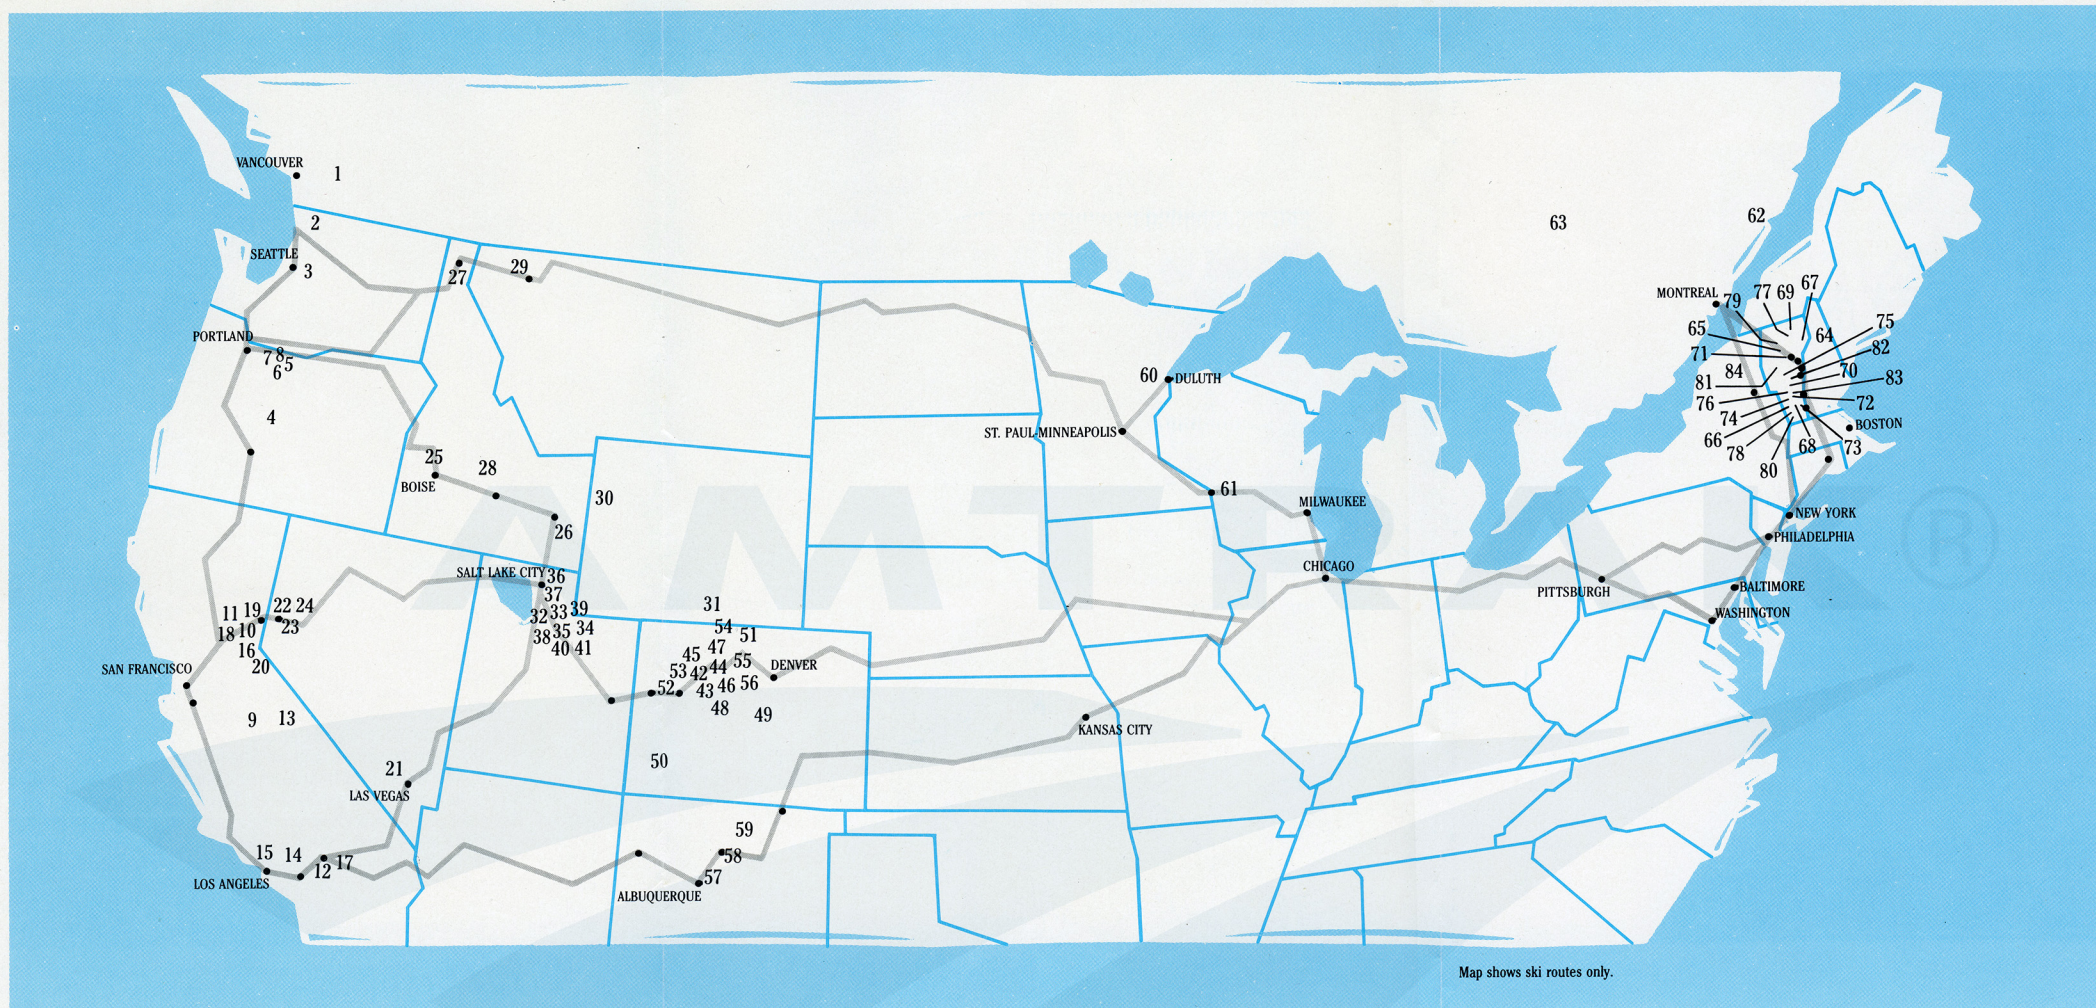

Two Amtrak trains also serve popular Eastern peaks, home to some of the finest ski areas in North America. Travel overnight from Washington, D.C. to Montreal, giving you access to more than 20 resorts in Vermont and Canada . . . with transfers available for Quebec's Mont Ste. Anne. Or take Amtrak's daytime ski run serving areas in Canada and New York.

So why not leave your car at home this winter and hop aboard Amtrak.

Head for the snow-covered hills of Amtrak Country. And discover that getting there is half the fun . . . of getting back on your skis again!

\*Restrictions apply

**Getting there is half the fun**

Map shows ski routes only.

### WEST

Resort	Amtrak Station	Resort	Amtrak Station
<b>British Columbia</b>			
1 Whistler Mountain	Seattle, WA	16 Northstar-at-Tahoe	Truckee
<b>Washington</b>			
2 Mt. Baker	Seattle	17 Snow Summit	San Bernardino
3 Snoqualmie Summit	Seattle	18 Squaw Valley USA	Truckee
<b>Oregon</b>			
4 Mt. Bachelor	Chemult	19 Tahoe Donner	Truckee
5 Mt. Hood Meadows	Portland	20 Tahoe Ski Bowl	Truckee
6 Multnomah-Ski Bowl	Portland	<b>Nevada</b>	
7 Summit Ski Area	Portland	21 Lee Canyon	Las Vegas
<b>California</b>			
9 Badger Pass	Merced	22 Mt. Rose	Reno
10 Boreal	Truckee	23 Ski Incline	Reno
11 Donner Ski Ranch	Truckee	24 Slide Mountain	Reno
12 Goldmine/Big Bear	San Bernardino	<b>Idaho</b>	
13 Mammoth Mountain	Merced	25 Bogus Basin	Boise
14 Mt. Baldy	San Bernardino/Pomona	26 Pebble Creek	Pocatello
15 Mt. Waterman	San Bernardino	27 Schweitzer	Sandpoint
		28 Sun Valley	Shoshone/Boise
<b>Montana</b>			
		29 The Big Mountain	Whitefish
<b>Wyoming</b>			
		30 Jackson Hole	Pocatello, ID
		31 Medicine Bow	Denver, CO